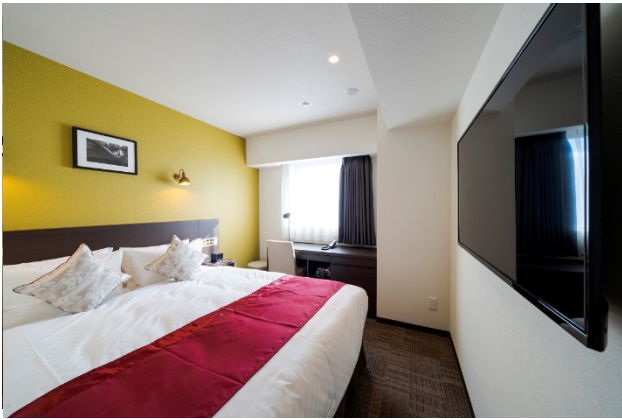

There are three room types: Moderate Double, Superior Twin, and Executive Twin, all equipped with Simmons beds, air purifiers, wireless LAN (Wi-Fi), and other amenities. The Executive Twin can accommodate up to three guests and is recommended for families and groups of friends. The interior design is characteristically classic and has a warmth inspired by Yokohama.